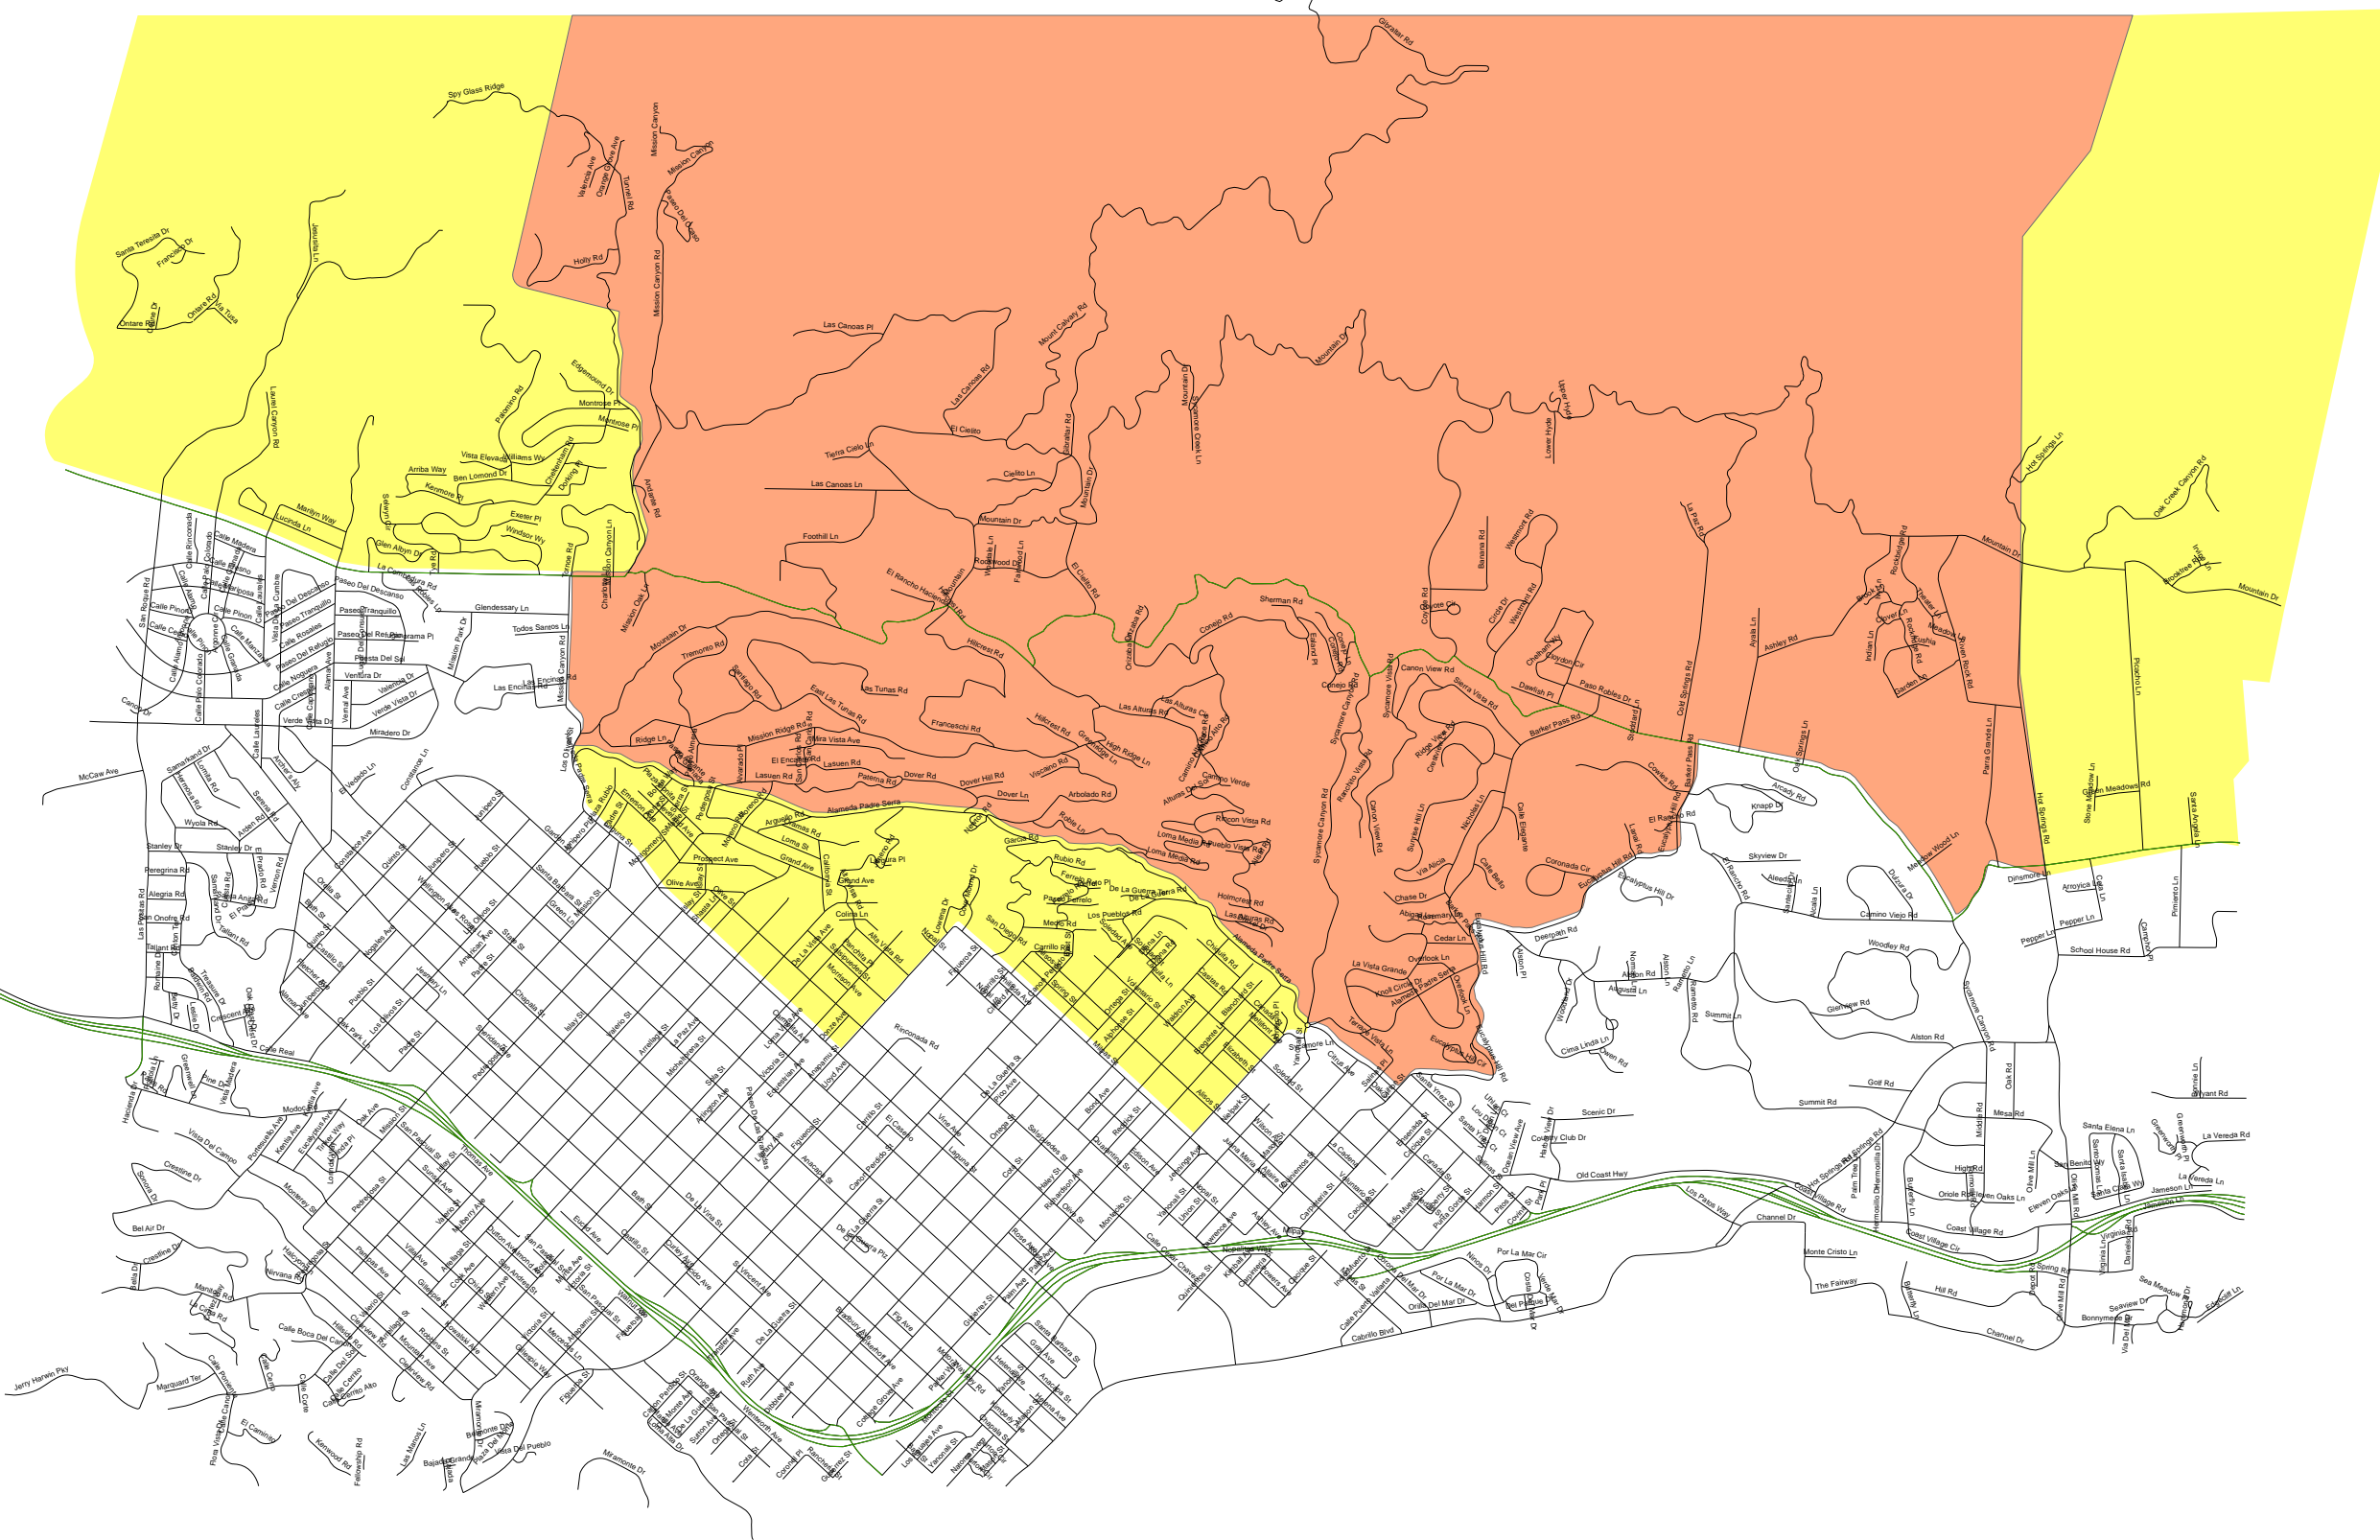

# Tea Incident - Evacuation Areas 11/14/2008 4:00 a.m.

**Legend**

- Streets
- Highways
- EvacAreas**
- DESC**
- MANDATORY
- WARNING